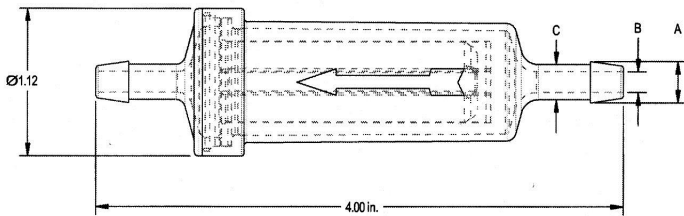

IN-LINE FUEL FILTER

Walbro In-Line Fuel Filter

Part # 125-930 (Replaces 125-512A)

- For in-line fuel filtration applications
- 1/4" port configuration
- Strong, polyoxymethylene acetate (POM) housing
- Burst pressure rating 100 psi (based on hydrostatic testing at 73° F)
- Polyester screen material
- 105 micron screen
- Open area: 33%

Dimensions

- Diameter: 1.12"
- Length: 4.00"
- A: 0.312"
- B: 0.157"
- C: 0.265"

Walbro, LLC Worldwide Headquarters

2015 W. River Road, Ste 202
Tucson, Arizona 85704 USA
Telephone (520) 877-3000

Website: www.walbro.com