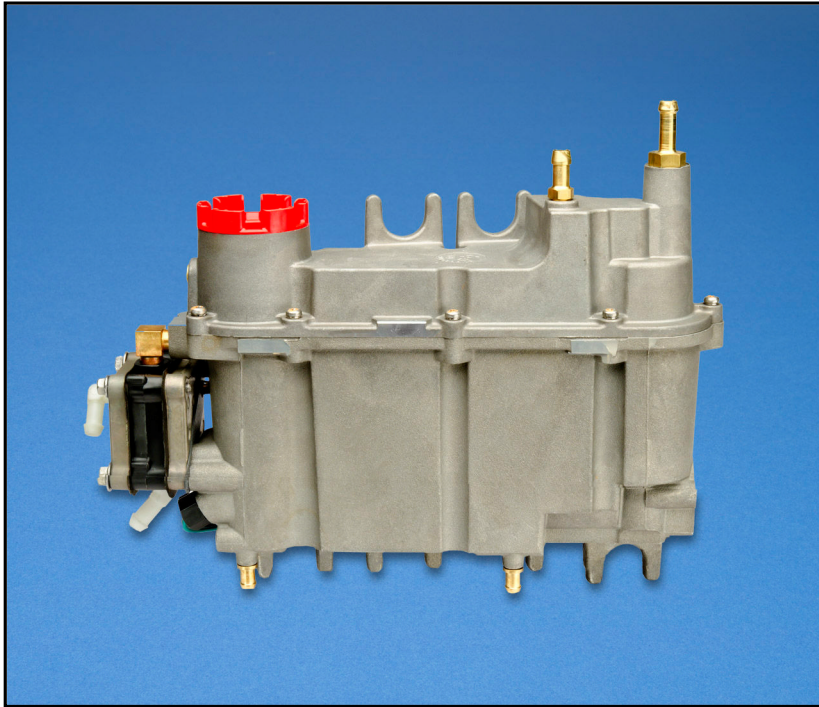

VAPOR SEPARATORS

Walbro Vapor Separators are designed for the outboard marine industry with its demanding EFI and DFI performance requirements.

Features:

- **Fuel pump output and current draw based on design requirements**
- **Single or dual fuel pump options**
- **Water cooling options**
- **Water sensing options**
- **Water separating filter options**
- **Low permeation body and seal material options**