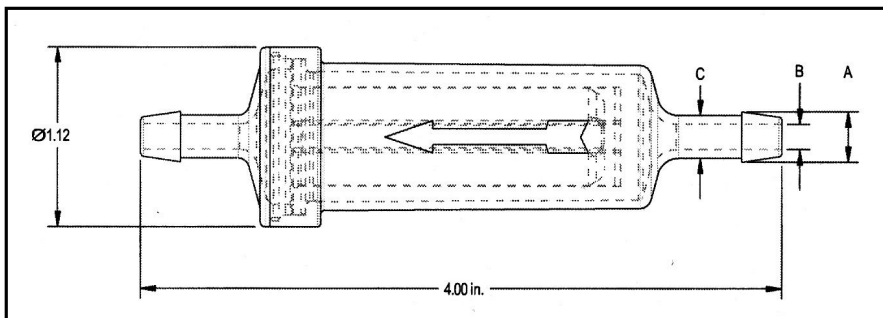

## Walbro In-Line Fuel Filter

Part # 125-930  
(Replaces 125-512A)

- For in-line fuel filtration applications
- 1/4" port configuration
- Strong, polyoxymethylene acetate (POM) housing
- Burst pressure rating 100 psi (based on hydrostatic testing at 73° F)
- Polyester screen material
- 105 micron screen
- Open area: 33%

### Dimensions

Diameter: 1.12"  
Length: 4.00"  
A: 0.312"  
B: 0.157"  
C: 0.265"

**Walbro**  
**Worldwide Headquarters**  
7400 N. Oracle Road, #310  
Tucson, Arizona 85704-6342 USA  
Telephone (520) 877-3000  
Fax (520) 877-3006  
Email: info@walbro.com