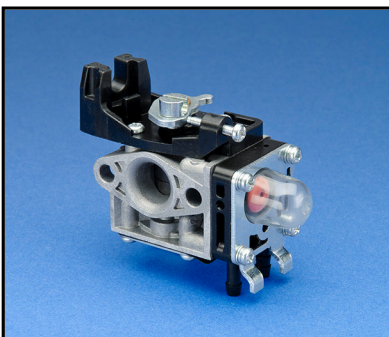

WYB

The WYB is a metal-bodied, rotary valve carburetor designed specifically for hand held 4-stroke engines featured on many power tools. It is suitable for 4 stroke engines less than 30 cc and 2 stroke engines less than 25 cc. Meets all CARB and EPA regulations.

WYJ

The WYJ is a metal-bodied, rotary valve carburetor designed for engines from 20 to 50 cc displacement. Meets all CARB and EPA regulations.

- Proper function in any attitude
- Fixed main jet
- Adjustable idle needle
- Air screw idle mixture adjustment
- Primer available on most WYJ models
- Available extras: lift start, easy starting system
- Tamper-resistant options available

WALBRO ROTARY VALVE DIAPHRAGM CARBURETORS

WYK

The WYK is a metal-bodied, rotary valve carburetor designed for engines from 20 to 50 cc displacement. Meets all CARB and EPA regulations.

- Proper function in any attitude
- Adjustable high speed needle
- Adjustable idle needle
- Primer available on most WYK models
- Optional lift start, easy starting system
- Tamper-resistant options available

WYG

The WYG is a metal-bodied, rotary valve carburetor designed for engines from 20 to 50 cc displacement. Meets all CARB and EPA regulations.

- Unique design allows for expanded engine applications
- Proper function in any attitude
- Light weight
- Fixed main jet
- Adjustable idle needle
- Air screw idle mixture adjustment
- Primer available on most WYG models
- Purge bulb on right side
- Available extras: lift start, easy starting system, semi-fixed jet + H-needle
- Tamper-resistant options available