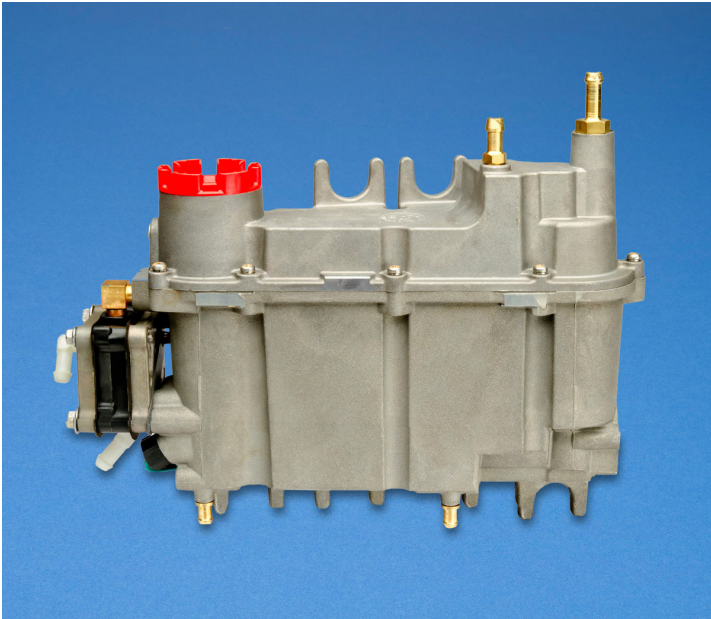

VAPOR SEPARATORS

Walbro Vapor Separators are designed for the outboard marine industry with its demanding EFI and DFI performance requirements.

Features:

- Fuel pump output and current draw based on design requirements
- Single or dual fuel pump options
- Water cooling options
- Water sensing options
- Water separating filter options
- Low permeation body and seal material options